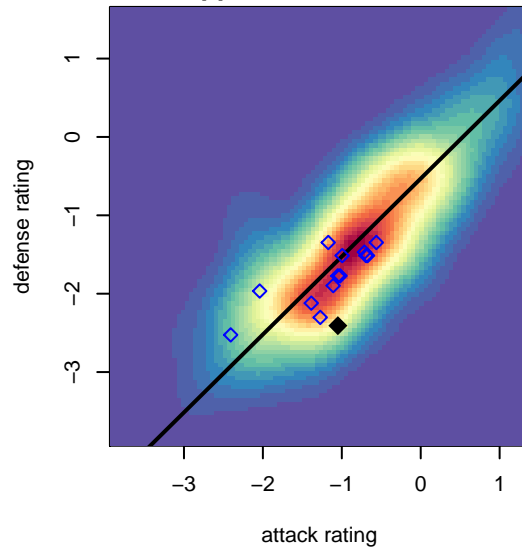

FC Boise Cardinal B02

FC Boise
 Boise, ID
 B02 total strength=300
 attack=0.35 defense=0.09
 fall league = Idaho D3 B U12
 spr league = Spr Idaho D3 B U12

alt names used:
 FC BOISE CARDINAL
 FC BOISE CARDINAL
 FC BOISE CARDINAL (ID)
 FC BOISE CARDINAL (ID)

Venues played:
 2013 Spr Idaho D3 West U11
 2014 Idaho D3 B U12
 2014 Spr Idaho D3 B U12
 2014 Canyon Rim Classic U12 B U12

FC Boise Cardinal B02
 Dots are actual minus expected GF (blue circles) and GA (red triangles).
 Blue line is smoothed change in attack strength. Red is smoothed change in defense strength.

**attack and defense variance (black dot)
relative to other teams
and top 10 in region**

**attack and defense rating
relative to others at age
and all opponents in last 13 months**

Performance relative to 13 month average