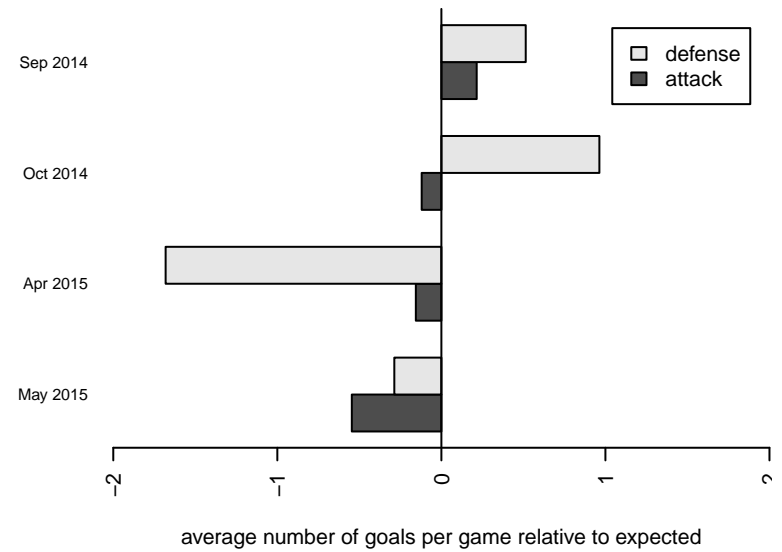

Performance relative to 13 month average