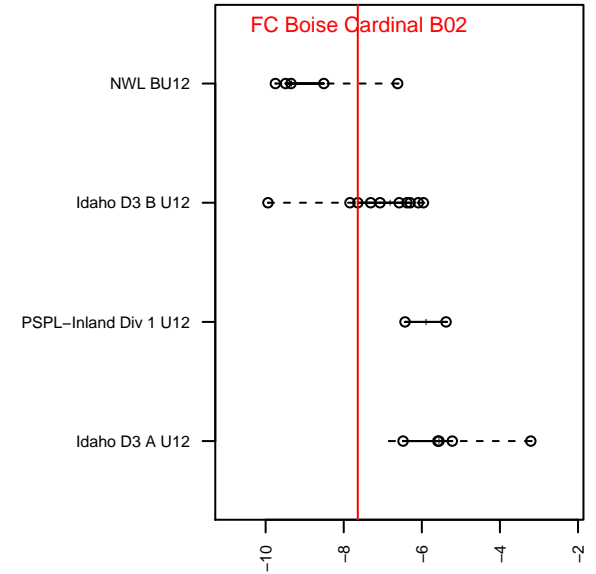

FC Boise Cardinal B02

FC Boise
 Boise, ID
 B02 total strength=300
 attack=0.35 defense=0.09
 fall league = Idaho D3 B U12
 spr league = Spr Idaho D3 B U12

alt names used:
 FC BOISE CARDINAL
 FC BOISE CARDINAL
 FC BOISE CARDINAL (ID)
 FC BOISE CARDINAL (ID)

Venues played:
 2013 Spr Idaho D3 West U11
 2014 Idaho D3 B U12
 2014 Spr Idaho D3 B U12
 2014 Canyon Rim Classic U12 B U12

FC Boise Cardinal B02
 Dots are actual minus expected GF (blue circles) and GA (red triangles).
 Blue line is smoothed change in attack strength. Red is smoothed change in defense strength.

**attack and defense variance (black dot)
relative to other teams
and top 10 in region**

**attack and defense rating
relative to others at age
and all opponents in last 13 months**

Performance relative to 13 month average