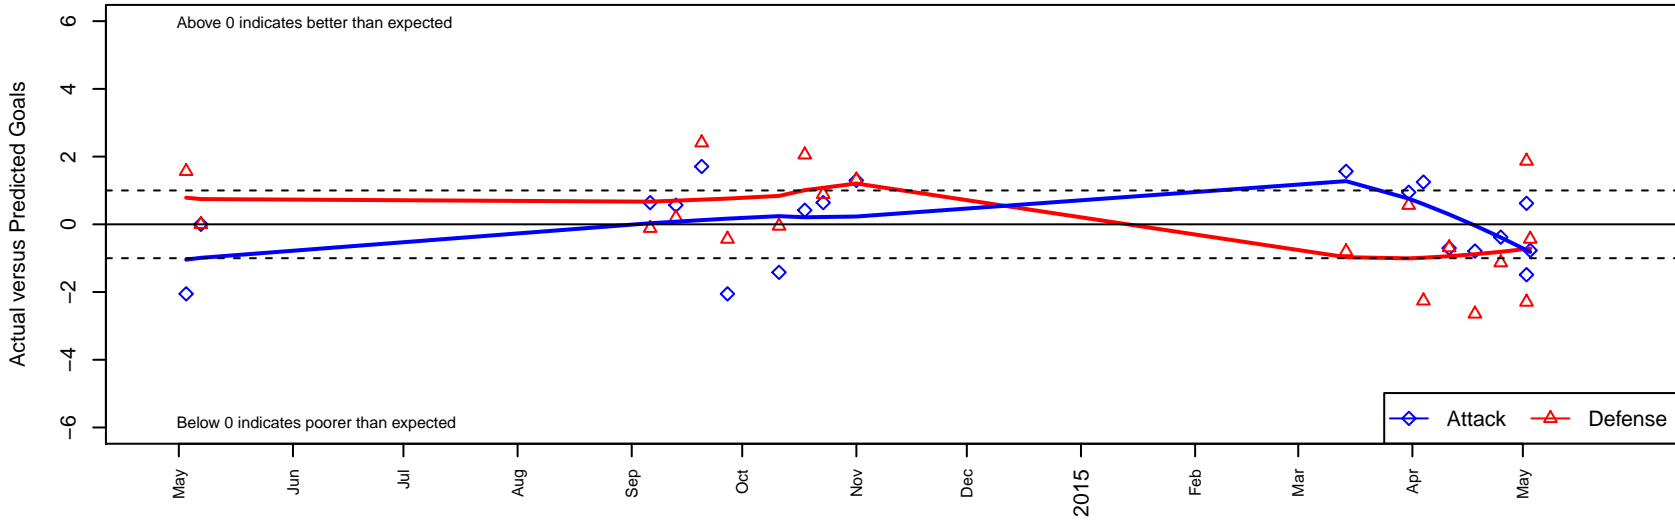

FC Boise Cardinal B02

FC Boise
 Boise, ID
 B02 total strength=300
 attack=0.35 defense=0.09
 fall league = Idaho D3 B U12
 spr league = Spr Idaho D3 B U12

alt names used:
 FC BOISE CARDINAL
 FC BOISE CARDINAL
 FC BOISE CARDINAL (ID)
 FC BOISE CARDINAL (ID)

Venues played:
 2013 Spr Idaho D3 West U11
 2014 Idaho D3 B U12
 2014 Spr Idaho D3 B U12
 2014 Canyon Rim Classic U12 B U12

FC Boise Cardinal B02
 Dots are actual minus expected GF (blue circles) and GA (red triangles).
 Blue line is smoothed change in attack strength. Red is smoothed change in defense strength.

**attack and defense variance (black dot)
relative to other teams
and top 10 in region**

**attack and defense rating
relative to others at age
and all opponents in last 13 months**

Performance relative to 13 month average