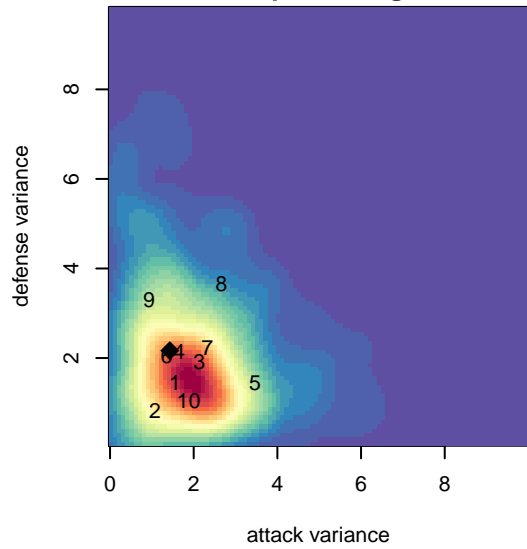

FC Boise Cardinal B02

FC Boise
 Boise, ID
 B02 total strength=300
 attack=0.35 defense=0.09
 fall league = Idaho D3 B U12
 spr league = Spr Idaho D3 B U12

alt names used:
 FC BOISE CARDINAL
 FC BOISE CARDINAL
 FC BOISE CARDINAL (ID)
 FC BOISE CARDINAL (ID)

Venues played:
 2013 Spr Idaho D3 West U11
 2014 Idaho D3 B U12
 2014 Spr Idaho D3 B U12
 2014 Canyon Rim Classic U12 B U12

FC Boise Cardinal B02
 Dots are actual minus expected GF (blue circles) and GA (red triangles).
 Blue line is smoothed change in attack strength. Red is smoothed change in defense strength.

**attack and defense variance (black dot)
relative to other teams
and top 10 in region**

**attack and defense rating
relative to others at age
and all opponents in last 13 months**

Performance relative to 13 month average